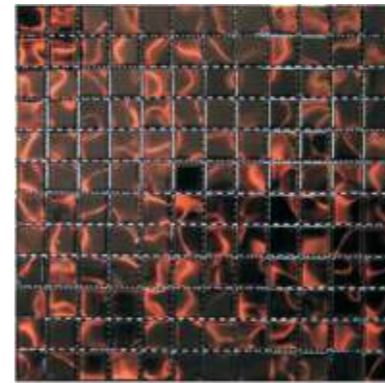

3D 動感系列
3D-Vivid Crystal Mosaic
25mm(4mm)

R2504-BRSS