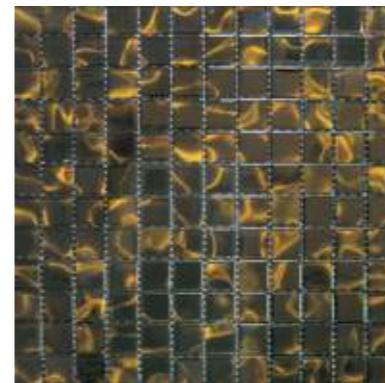

R2504-GDSS