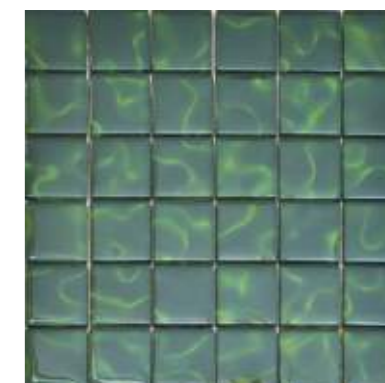

时尚

an impression of Modernization,
Sophistication and Uniqueness

這印象是現代、深邃和獨特

Specification 規格

Piece Size: 48X48X8mm
Sheet Size: 298X298X8mm

顆粒尺寸: 48X48X8mm
單聯尺寸: 298X298X8mm

浅灰烟霞 R4808-QHSS

红棕烟霞 R4808-HZSS

R4808-SGSS

R4808-GRSS

时尚

an impression of Modernization,
Sophistication and Uniqueness

這印象是現代、深邃和獨特

Specification 規格

Piece Size: 48X48X8mm
Sheet Size: 298X298X8mm

顆粒尺寸: 48X48X8mm
單聯尺寸: 298X298X8mm