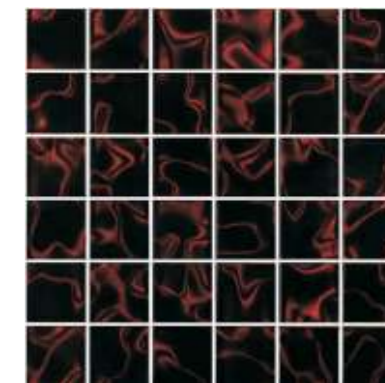

R4808-BRSS