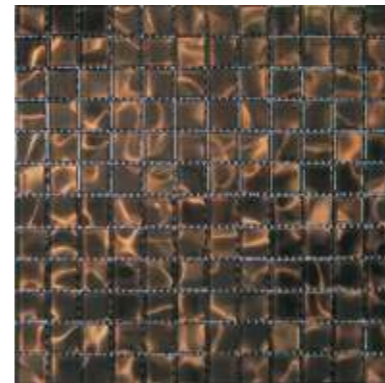

R2504-BGSS