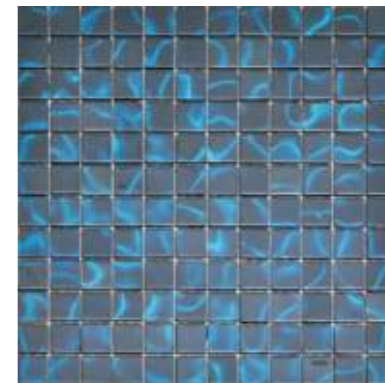

R2504-NBSS

独特

an impression of Modernization,
Sophistication and Uniqueness

這印象是現代、深邃和獨特

Specification 規格

Piece Size: 25X25X4mm
Sheet Size: 305X305X4mm

顆粒尺寸: 25X25X4mm
單聯尺寸: 305X305X4mm