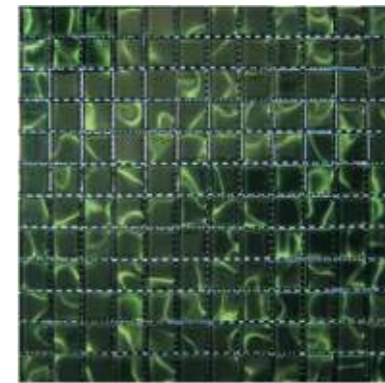

R2504-GRSS