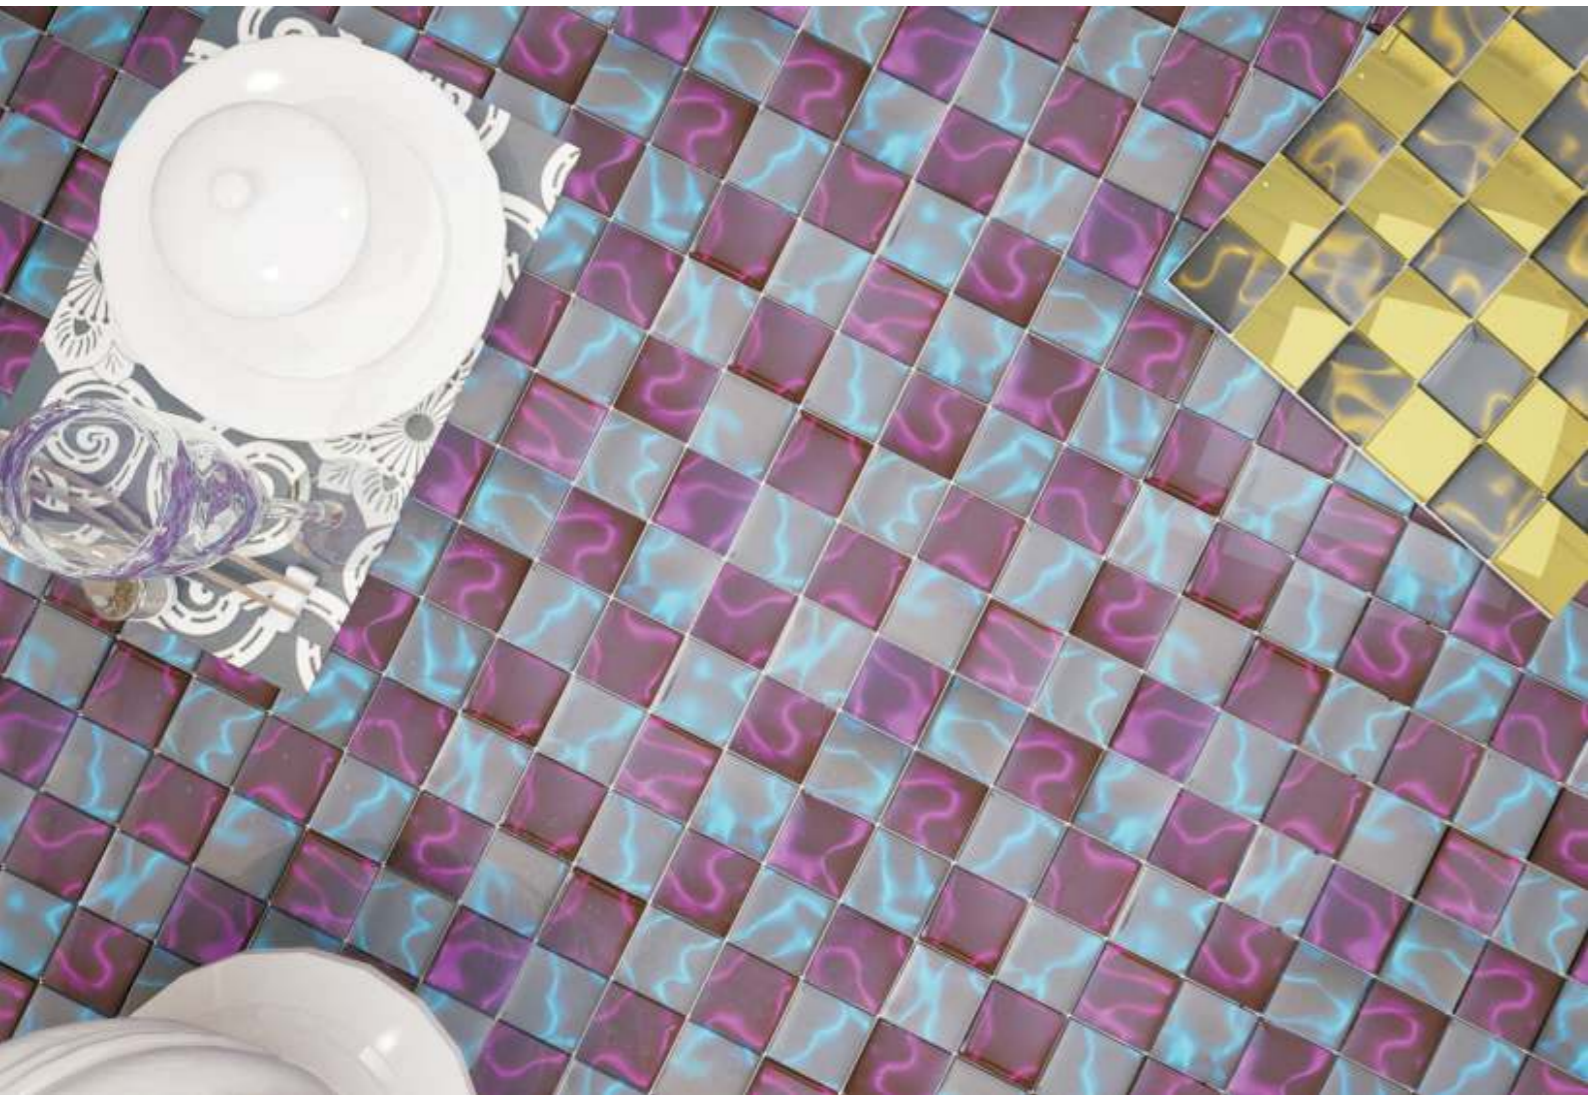

R4808-SGSS

R4808-GRSS

时尚

an impression of Modernization,
Sophistication and Uniqueness

這印象是現代、深邃和獨特

Specification 規格

Piece Size: 48X48X8mm
Sheet Size: 298X298X8mm

顆粒尺寸: 48X48X8mm
單聯尺寸: 298X298X8mm