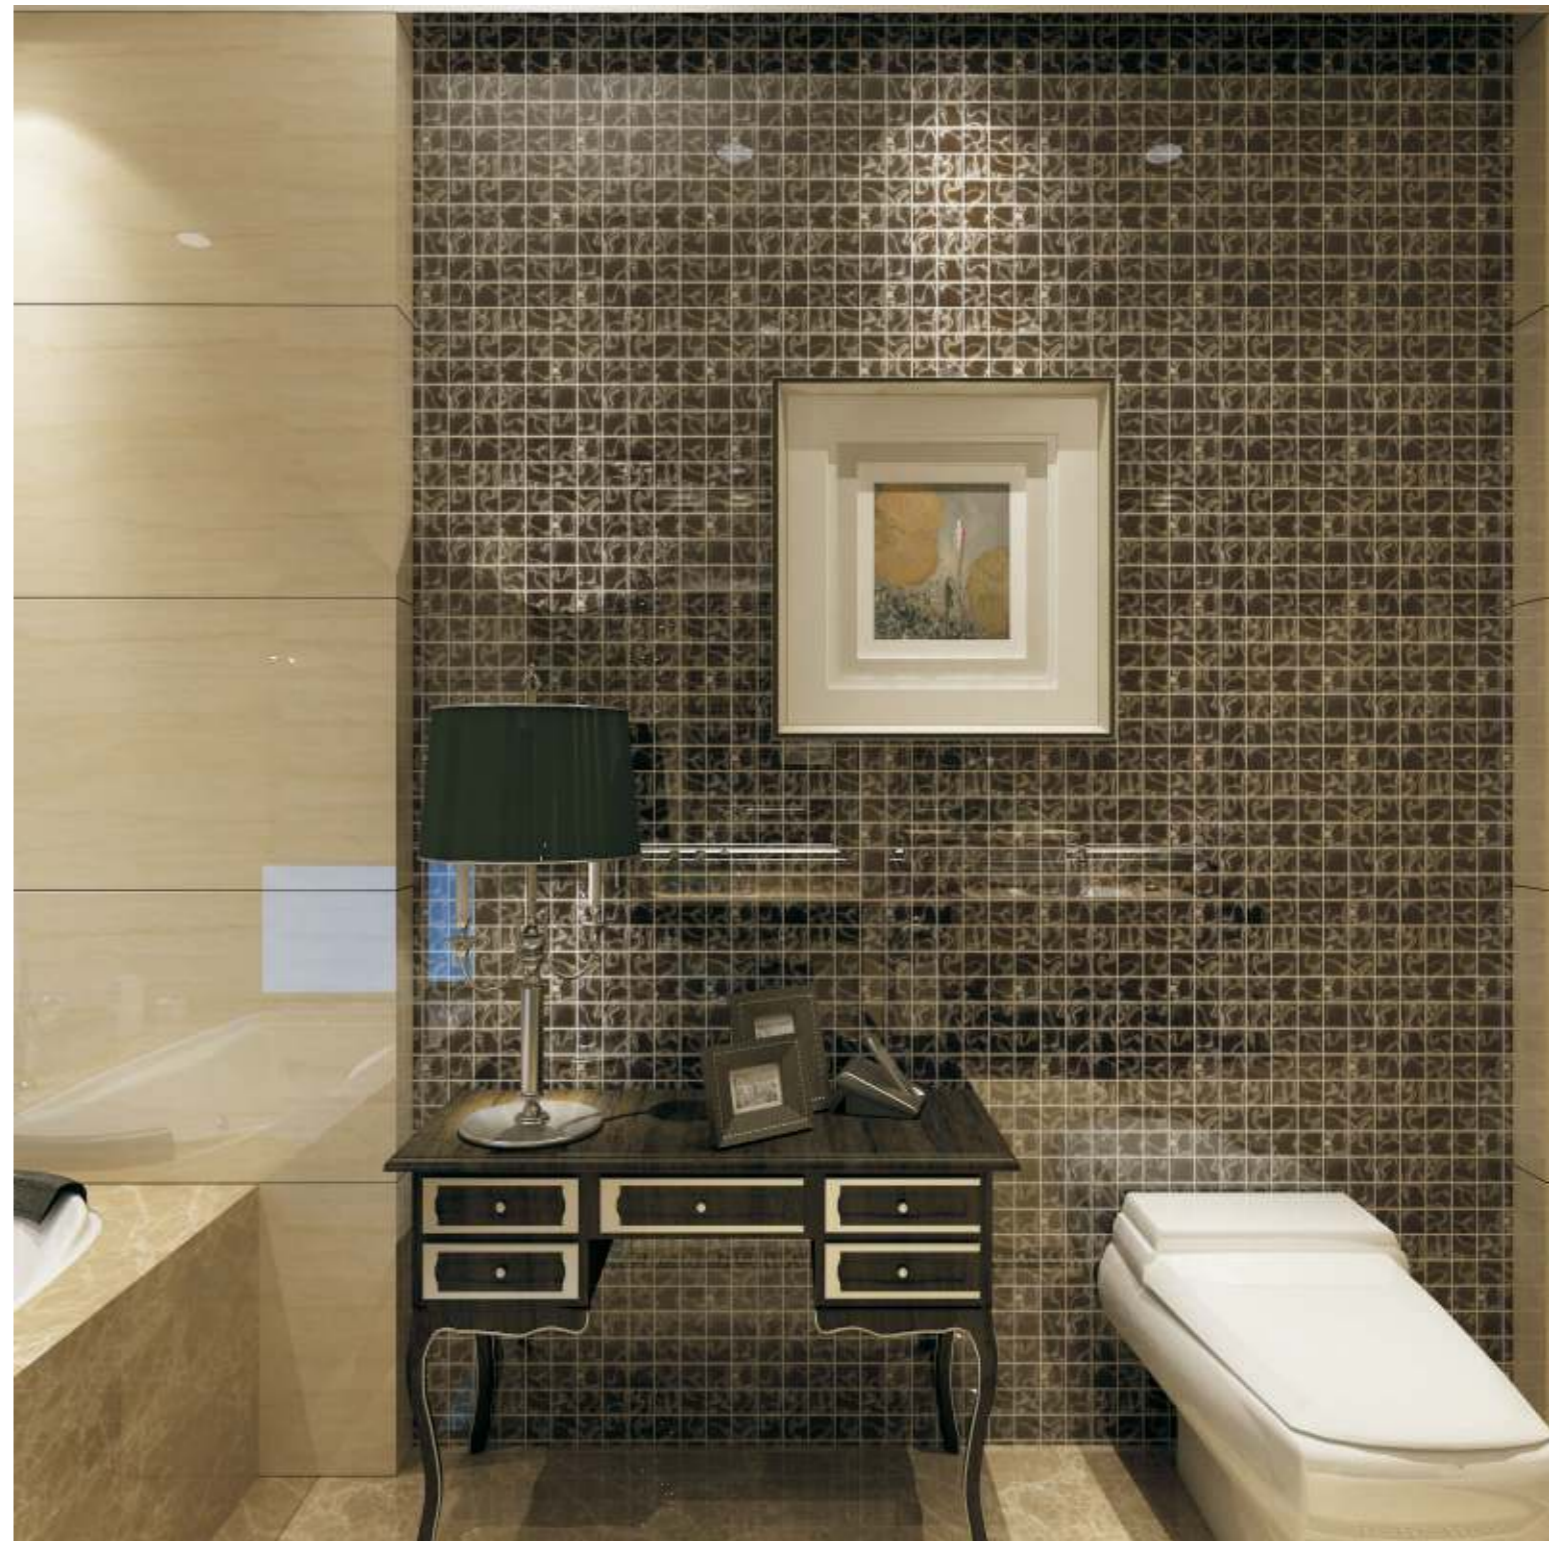

R4808-SGSS

R4808-GRSS

时尚

an impression of Modernization,
Sophistication and Uniqueness

這印象是現代、深邃和獨特

Specification 規格

Piece Size: 48X48X8mm
Sheet Size: 298X298X8mm

顆粒尺寸: 48X48X8mm
單聯尺寸: 298X298X8mm