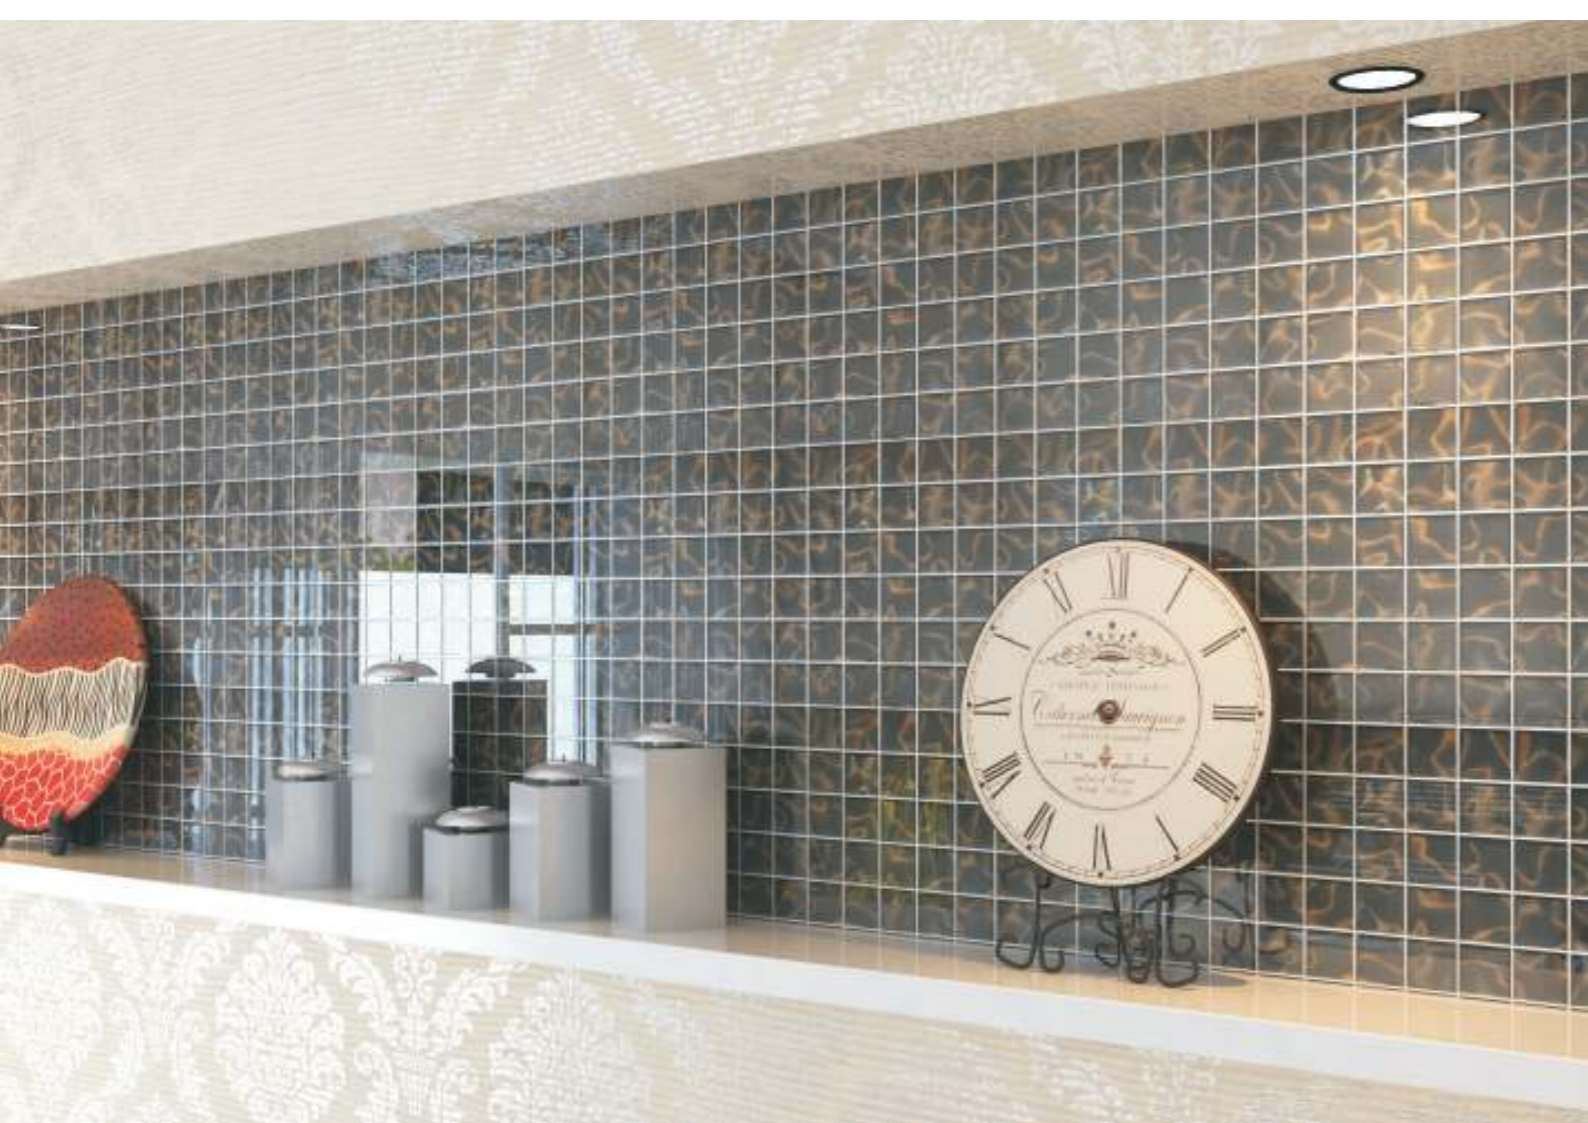

R4808-SGSS

R4808-GRSS

时尚

an impression of Modernization,
Sophistication and Uniqueness

這印象是現代、深邃和獨特

Specification 規格

Piece Size: 48X48X8mm
Sheet Size: 298X298X8mm

顆粒尺寸: 48X48X8mm
單聯尺寸: 298X298X8mm