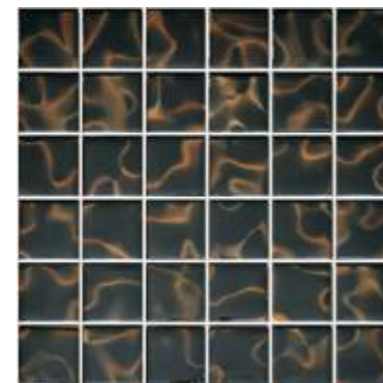

R4808-BGSS